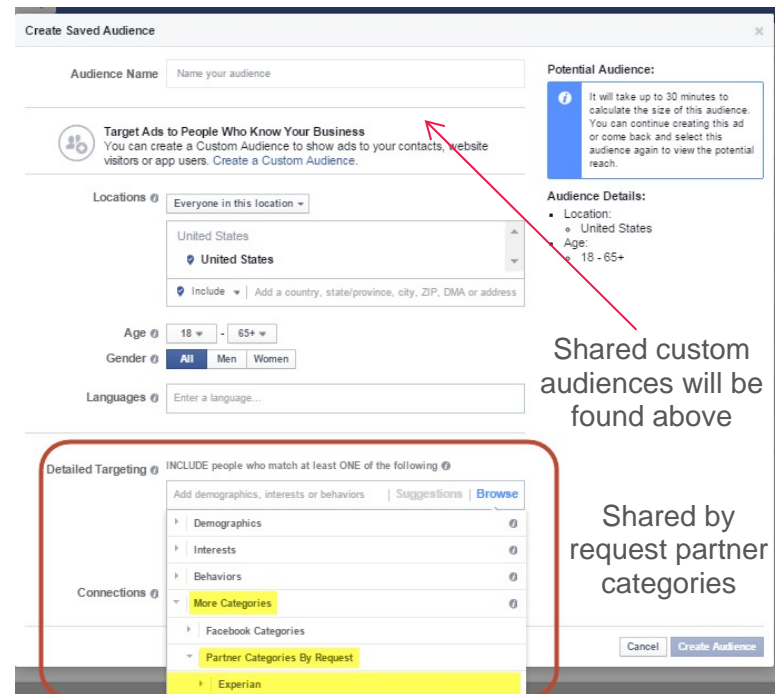

Where to Find Experian Audiences on Facebook

For Ads Manager and Power Editor go under 'Audiences' -> 'Create Audience' -> 'Saved Target Group' **OR** you can edit a pre-existing audience. Once shared with each account, by request partner categories can be found under 'Detailed Targeting' > 'More Categories' at the bottom and Managed Custom Audiences can be found at the top, above 'Locations'

Create a new custom audience or update an existing audience

Shared custom audiences will be found above

Shared by request partner categories

(View may differ slightly between Power Editor and Ads Manager)