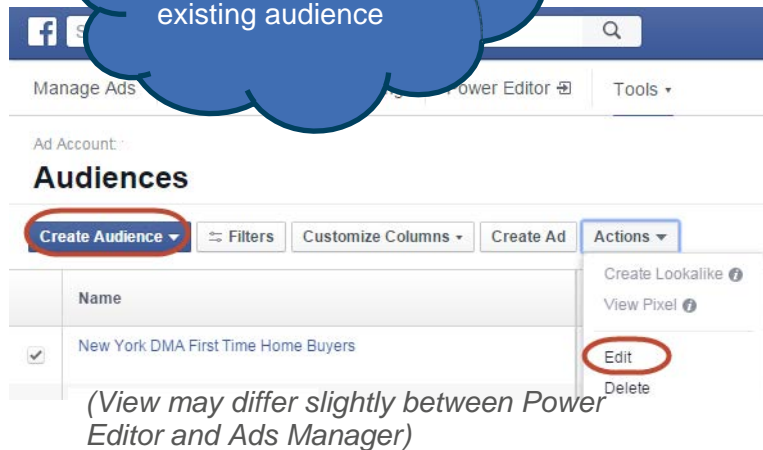

Where to Find Experian Audiences on Facebook

For Ads Manager and Power Editor go under 'Audiences' -> 'Create Audience' -> 'Saved Target Group' **OR** you can edit a pre-existing audience. Once shared with each account, by request partner categories can be found under 'Detailed Targeting' > 'More Categories' at the bottom and Managed Custom Audiences can be found at the top, above 'Locations'

Create a new custom audience or update an existing audience

Shared custom audiences will be found above

Shared by request partner categories

(View may differ slightly between Power Editor and Ads Manager)